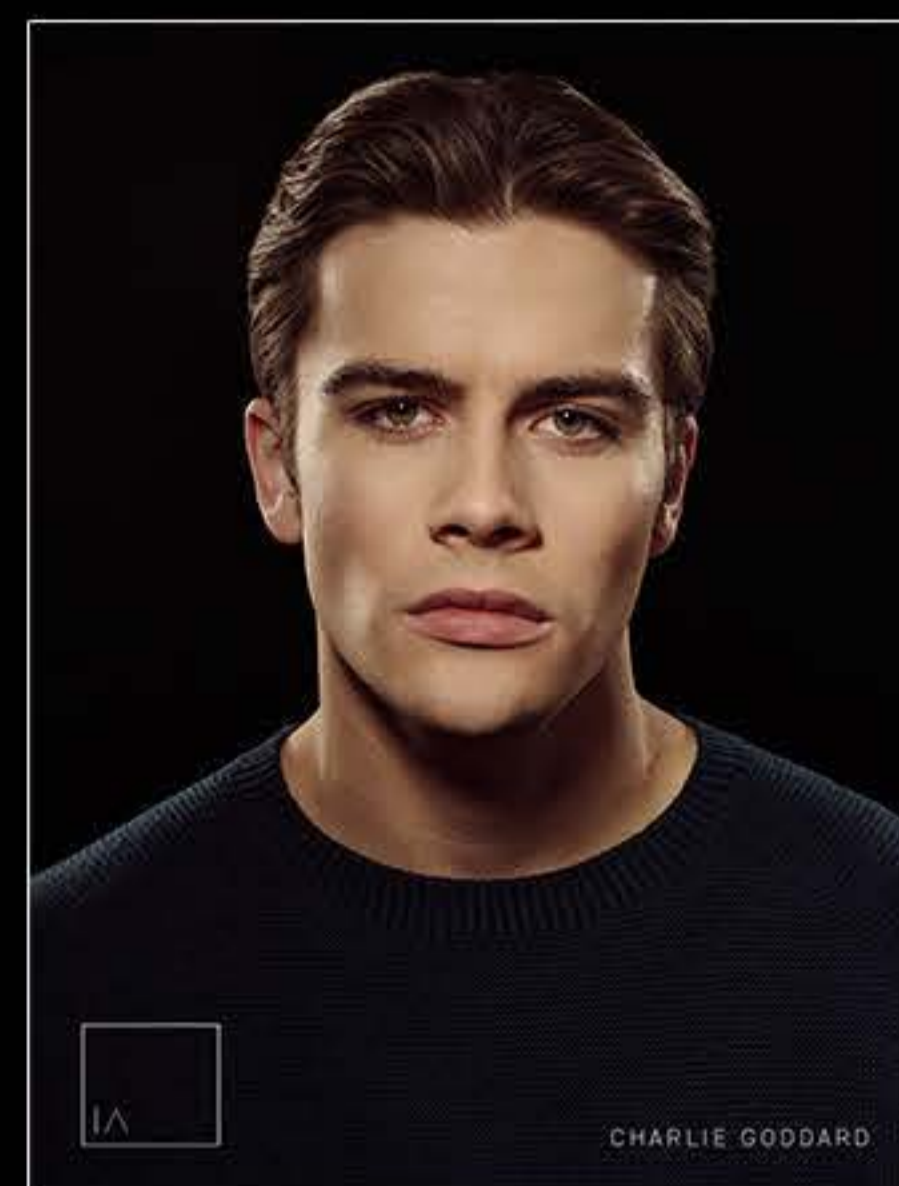

Lucy Benjamin
as Elaine Reynolds

PRESS RELEASE - CAST

Charlie Goddard
as Eddie Reynolds

(Barbie/Wicked/He's the One/Jingle Jangle)